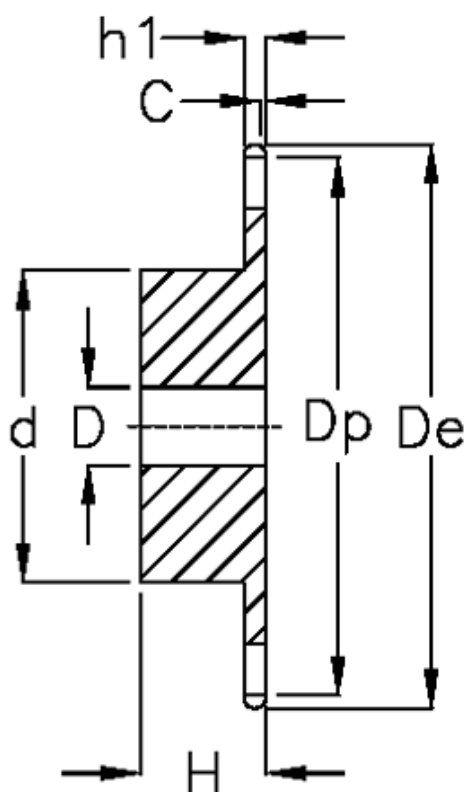

Article number: 616081008023

Description: Sprocket 16 B-1 Z=23 simplex
predrilled, Rustfast

Measures

C = 2.5
d = 110
D = 20±0,5
De = 197.5
Dp = 186.53

For chain size = 1" x 17,02 mm

For chain type = 16 B-1

H = 50

h1 = 16.2

Number of teeth = 23